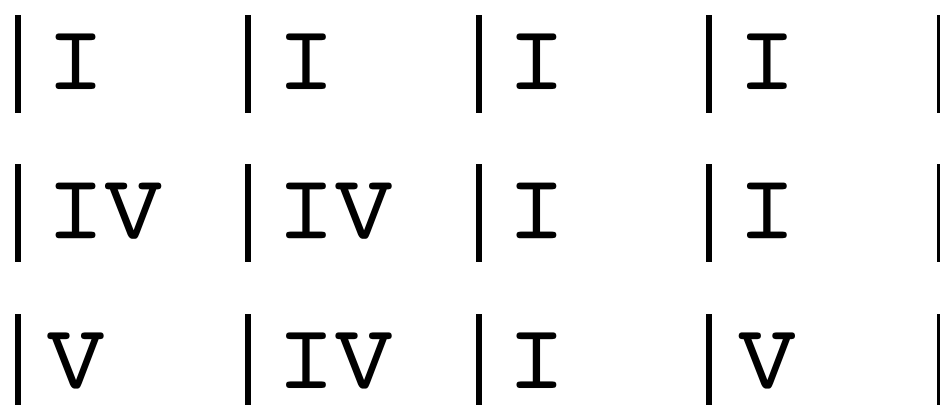

## 12 Bar Blues Chord Progressions

Use the chord chart above and the table below to figure out the chords to a 12 bar blues in *any* key. For this blues, we are going to use dominant seventh chords on I, IV and V. C becomes C7, F becomes F7 etc. This is standard for blues.

Key	Chord I	Chord IV	Chord V
C major	C7	F7	G7
Db major	Db7	Gb7	Ab7
D major	D7	G7	A7
Eb major	Eb7	Ab7	Bb7
E major	E7	A7	B7
F major	F7	Bb7	C7
F# major	F#7	B7	C#7
G major	G7	C7	D7
Ab major	Ab7	Db7	Eb7
A major	A7	D7	E7
Bb major	Bb7	Eb7	F7
B major	B7	E7	F#7